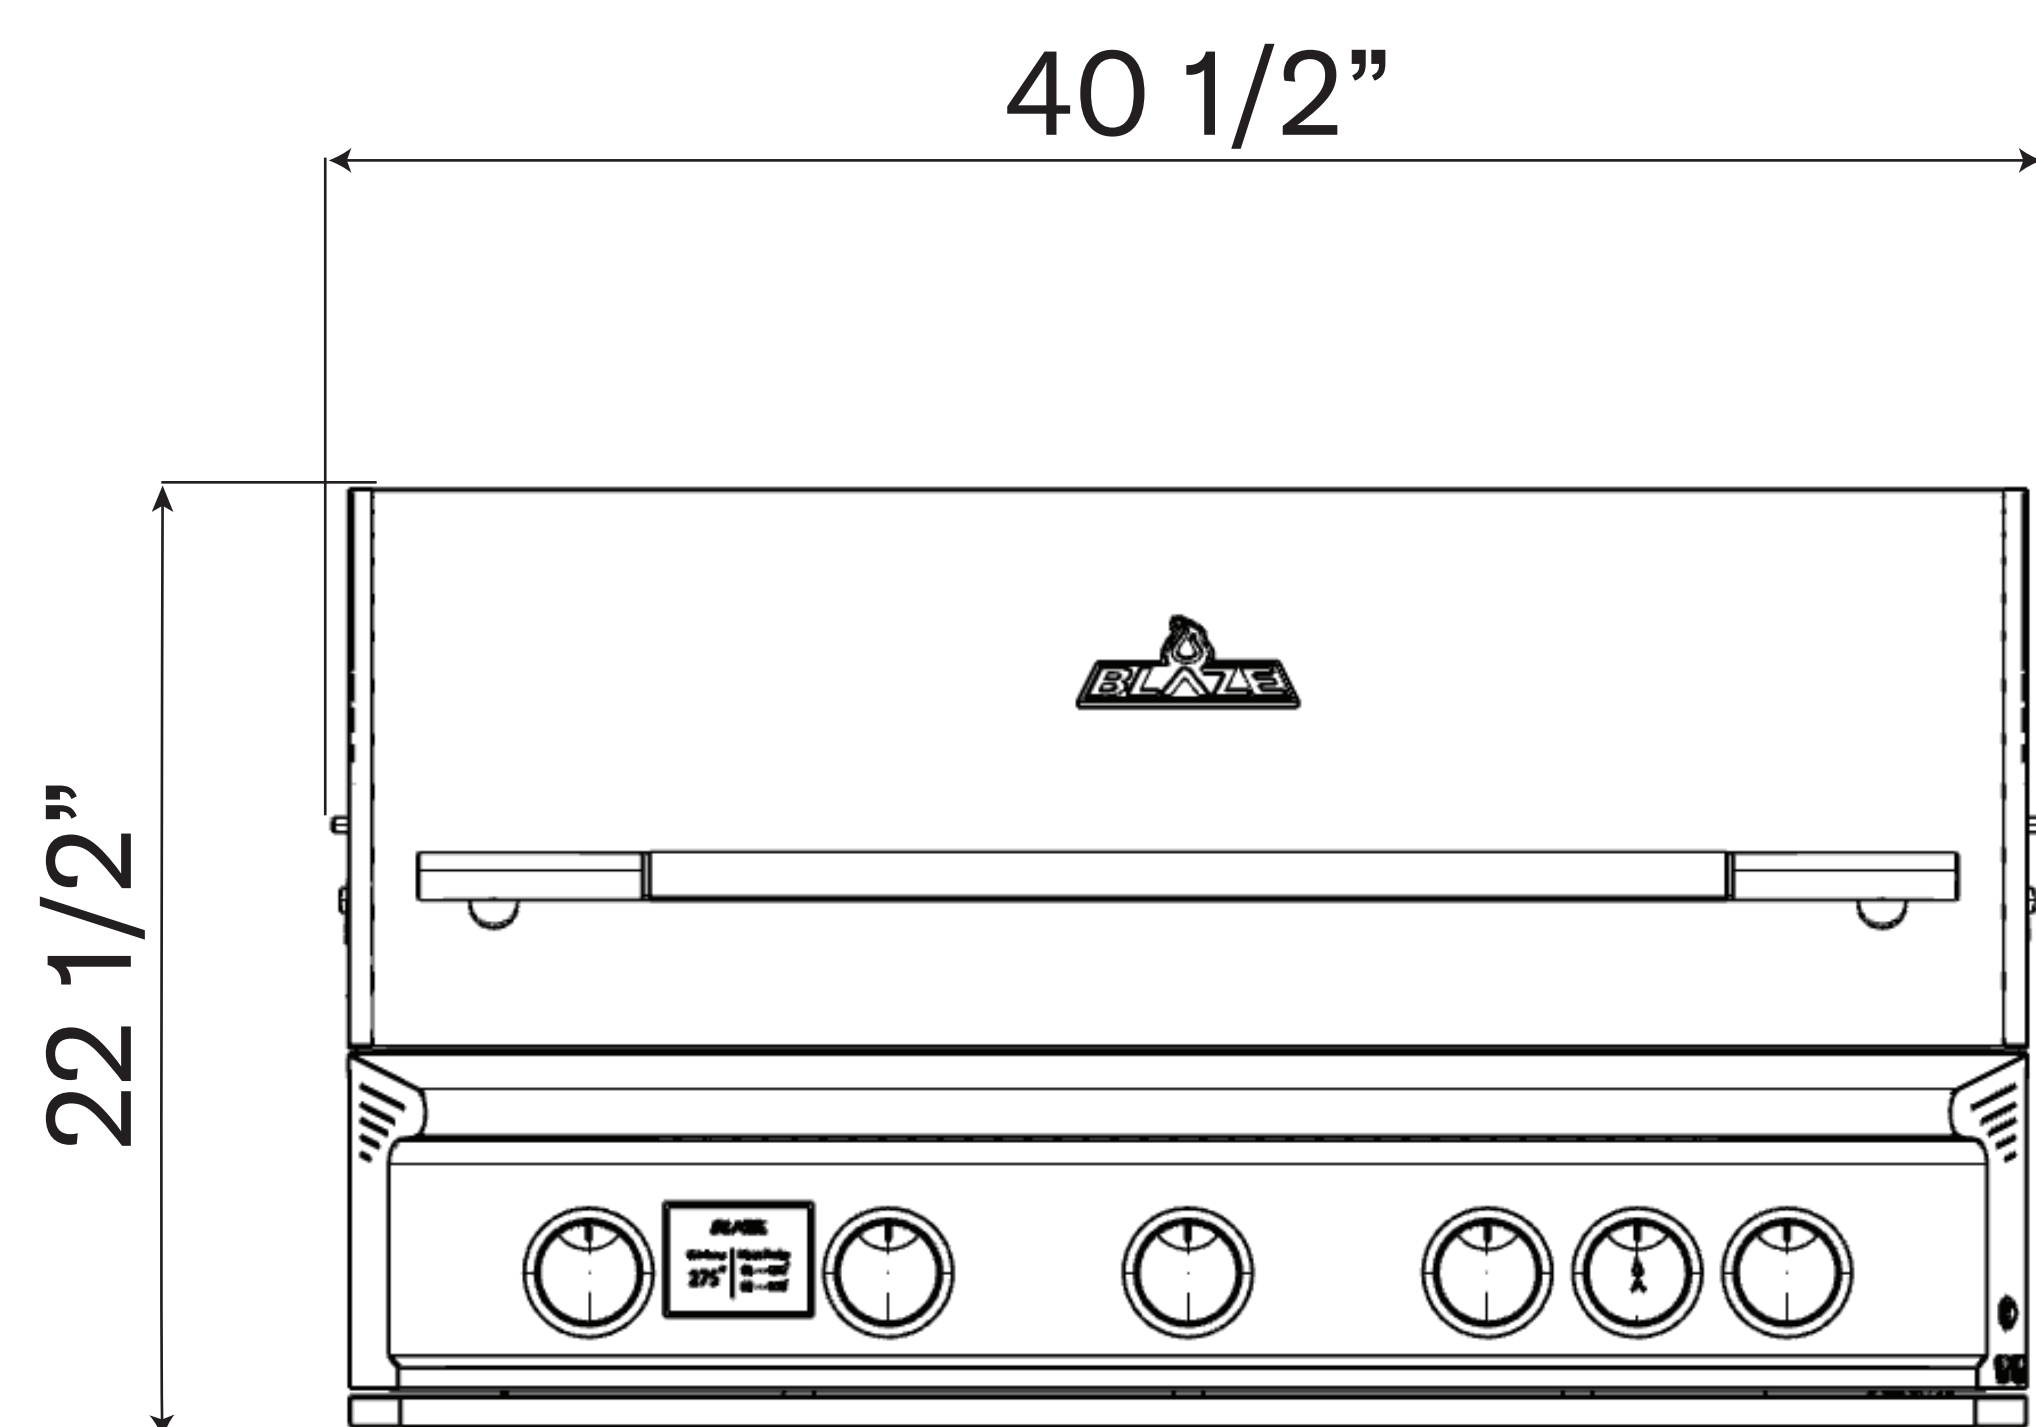

Blaze 40-inch LTE PRO Gas Grill

Model Number: **BLZ-5LTEPRO-LP/NG**

Front View

Side View

Cutout View

Top View

Overall dimensions	Cutout dimensions
Width 40 1/2"	Width 38"
Depth 27"	Depth 21 1/4"
Height 22 1/2"	Height 9 1/2"