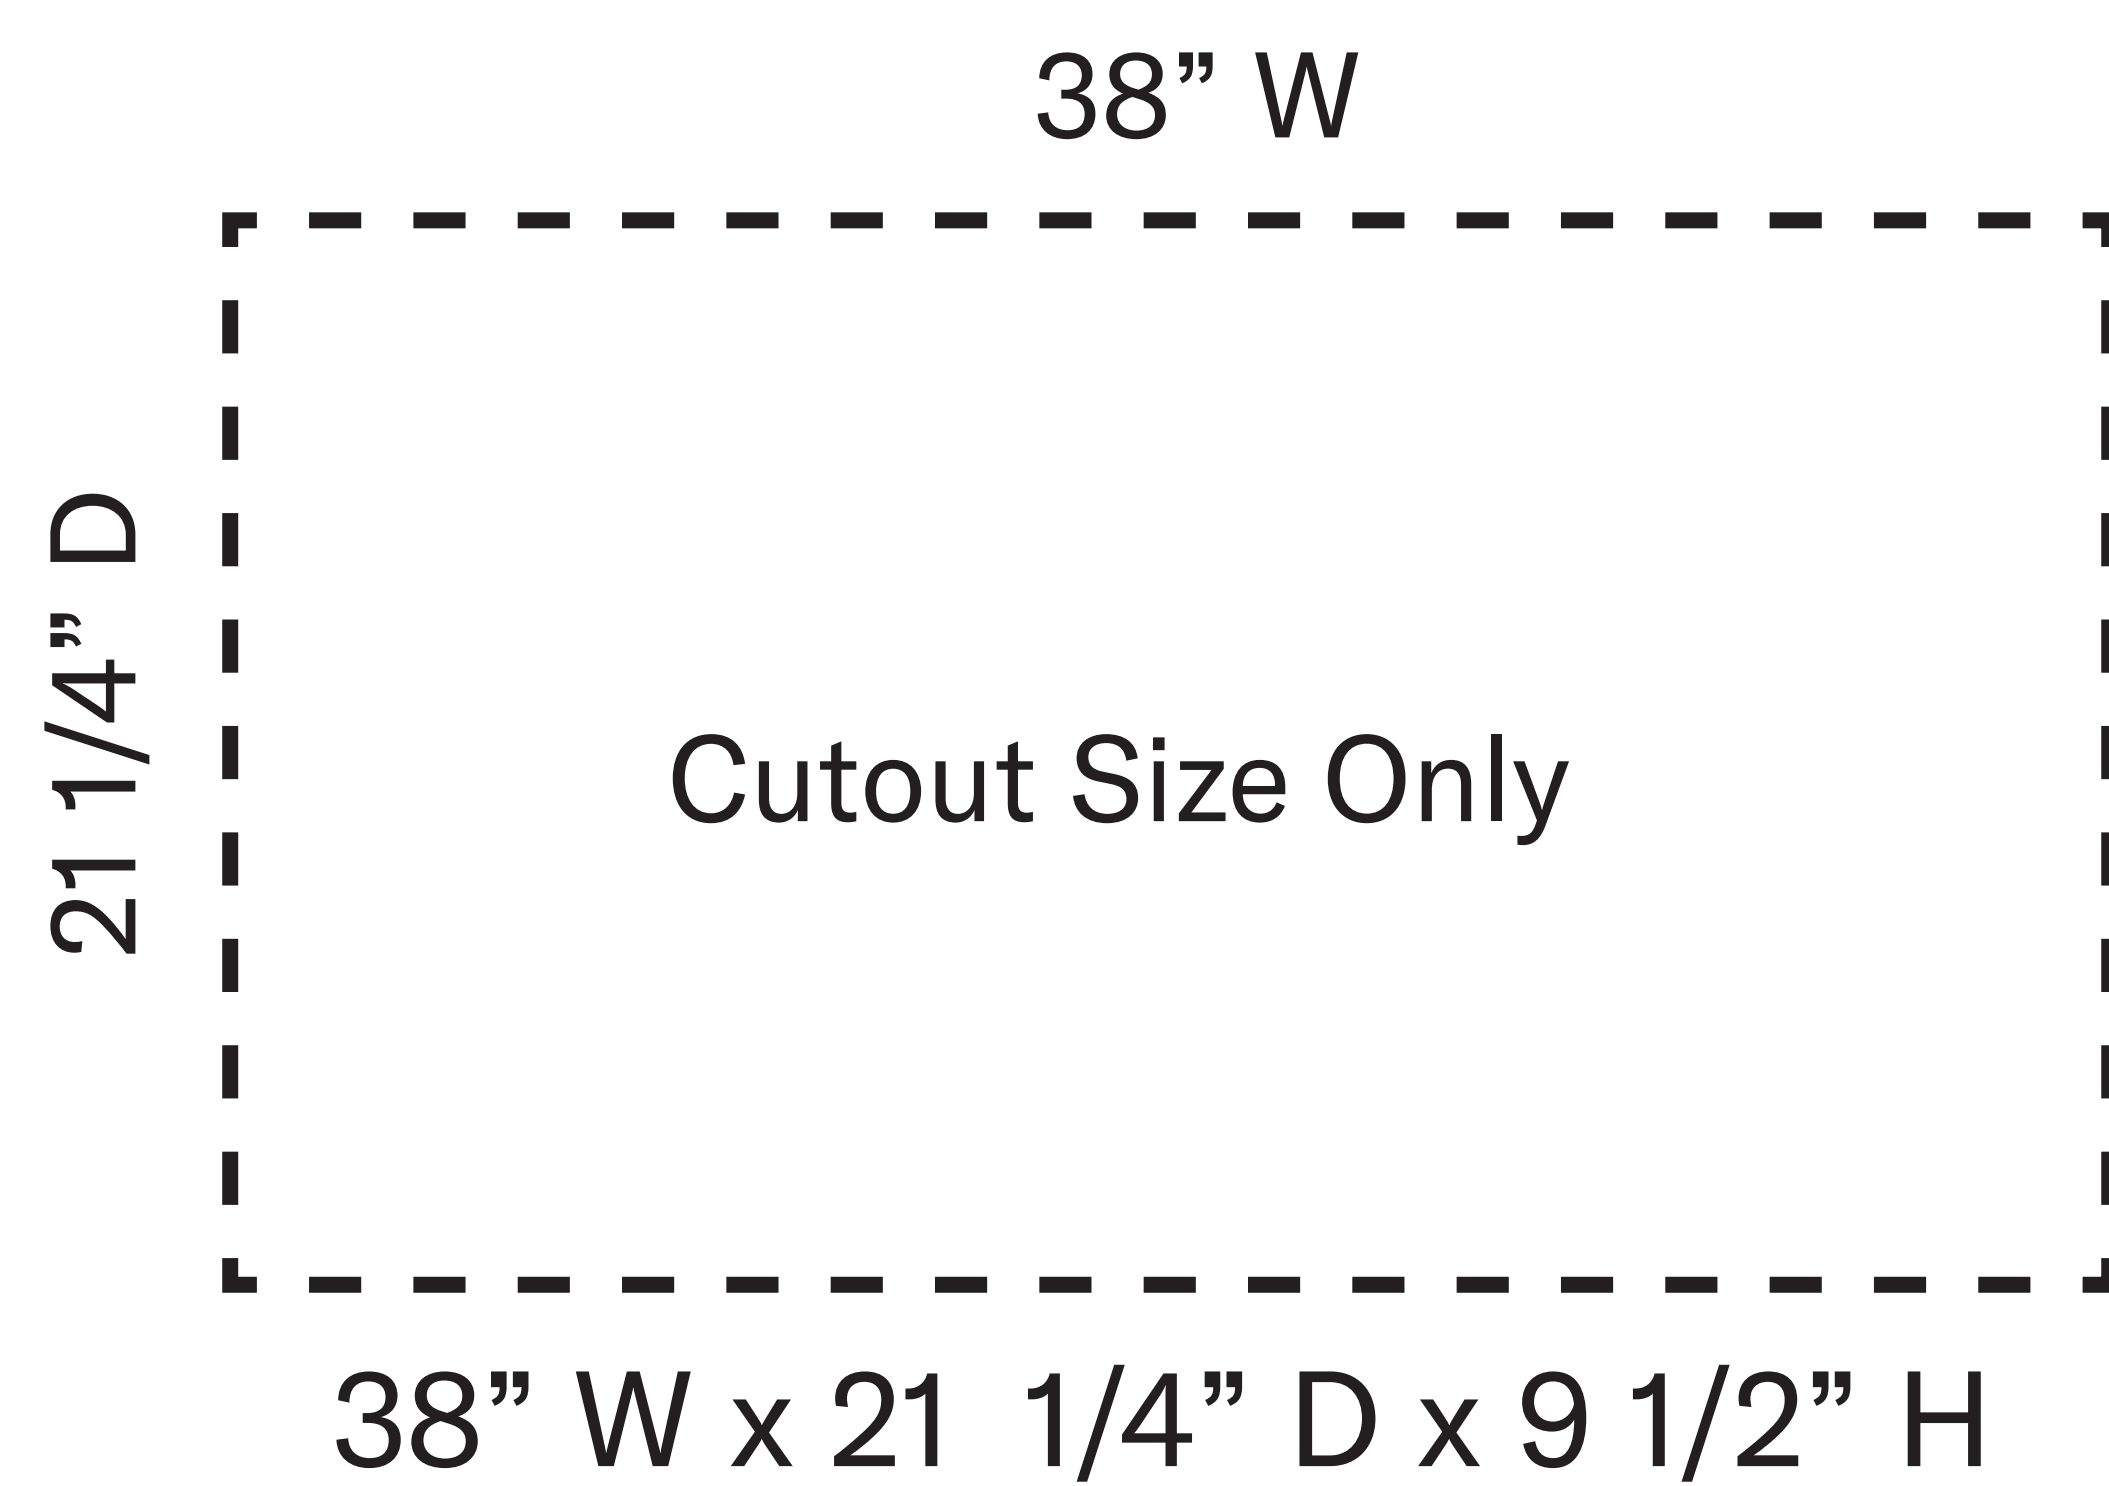

Blaze 40-inch LTE PRO Gas Grill

Model Number: **BLZ-5LTEPRO-LP/NG**

Front View

Side View

Cutout View

Top View

Overall dimensions	Cutout dimensions
Width 40 1/2"	Width 38"
Depth 27"	Depth 21 1/4"
Height 22 1/2"	Height 9 1/2"