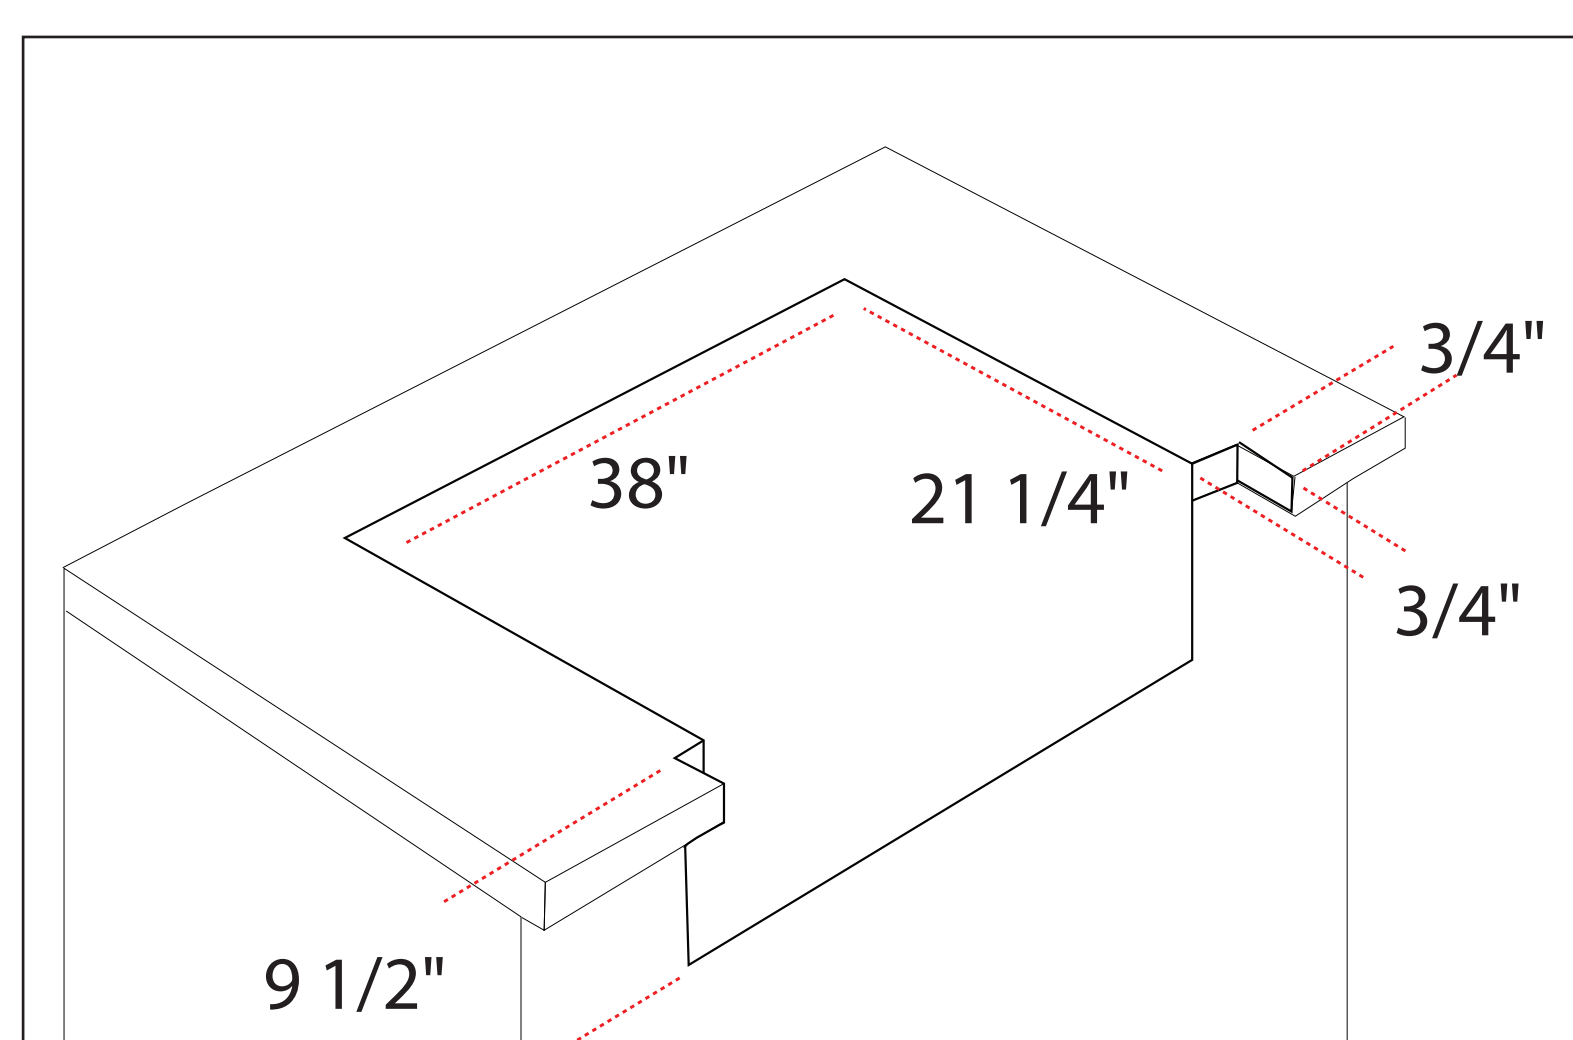

Blaze 40-inch LTE PRO Gas Grill

Model Number: **BLZ-5LTEPRO-LP/NG**

Front View

Side View

Cutout View

Top View

Overall dimensions	Cutout dimensions
Width 40 1/2"	Width 38"
Depth 27"	Depth 21 1/4"
Height 22 1/2"	Height 9 1/2"