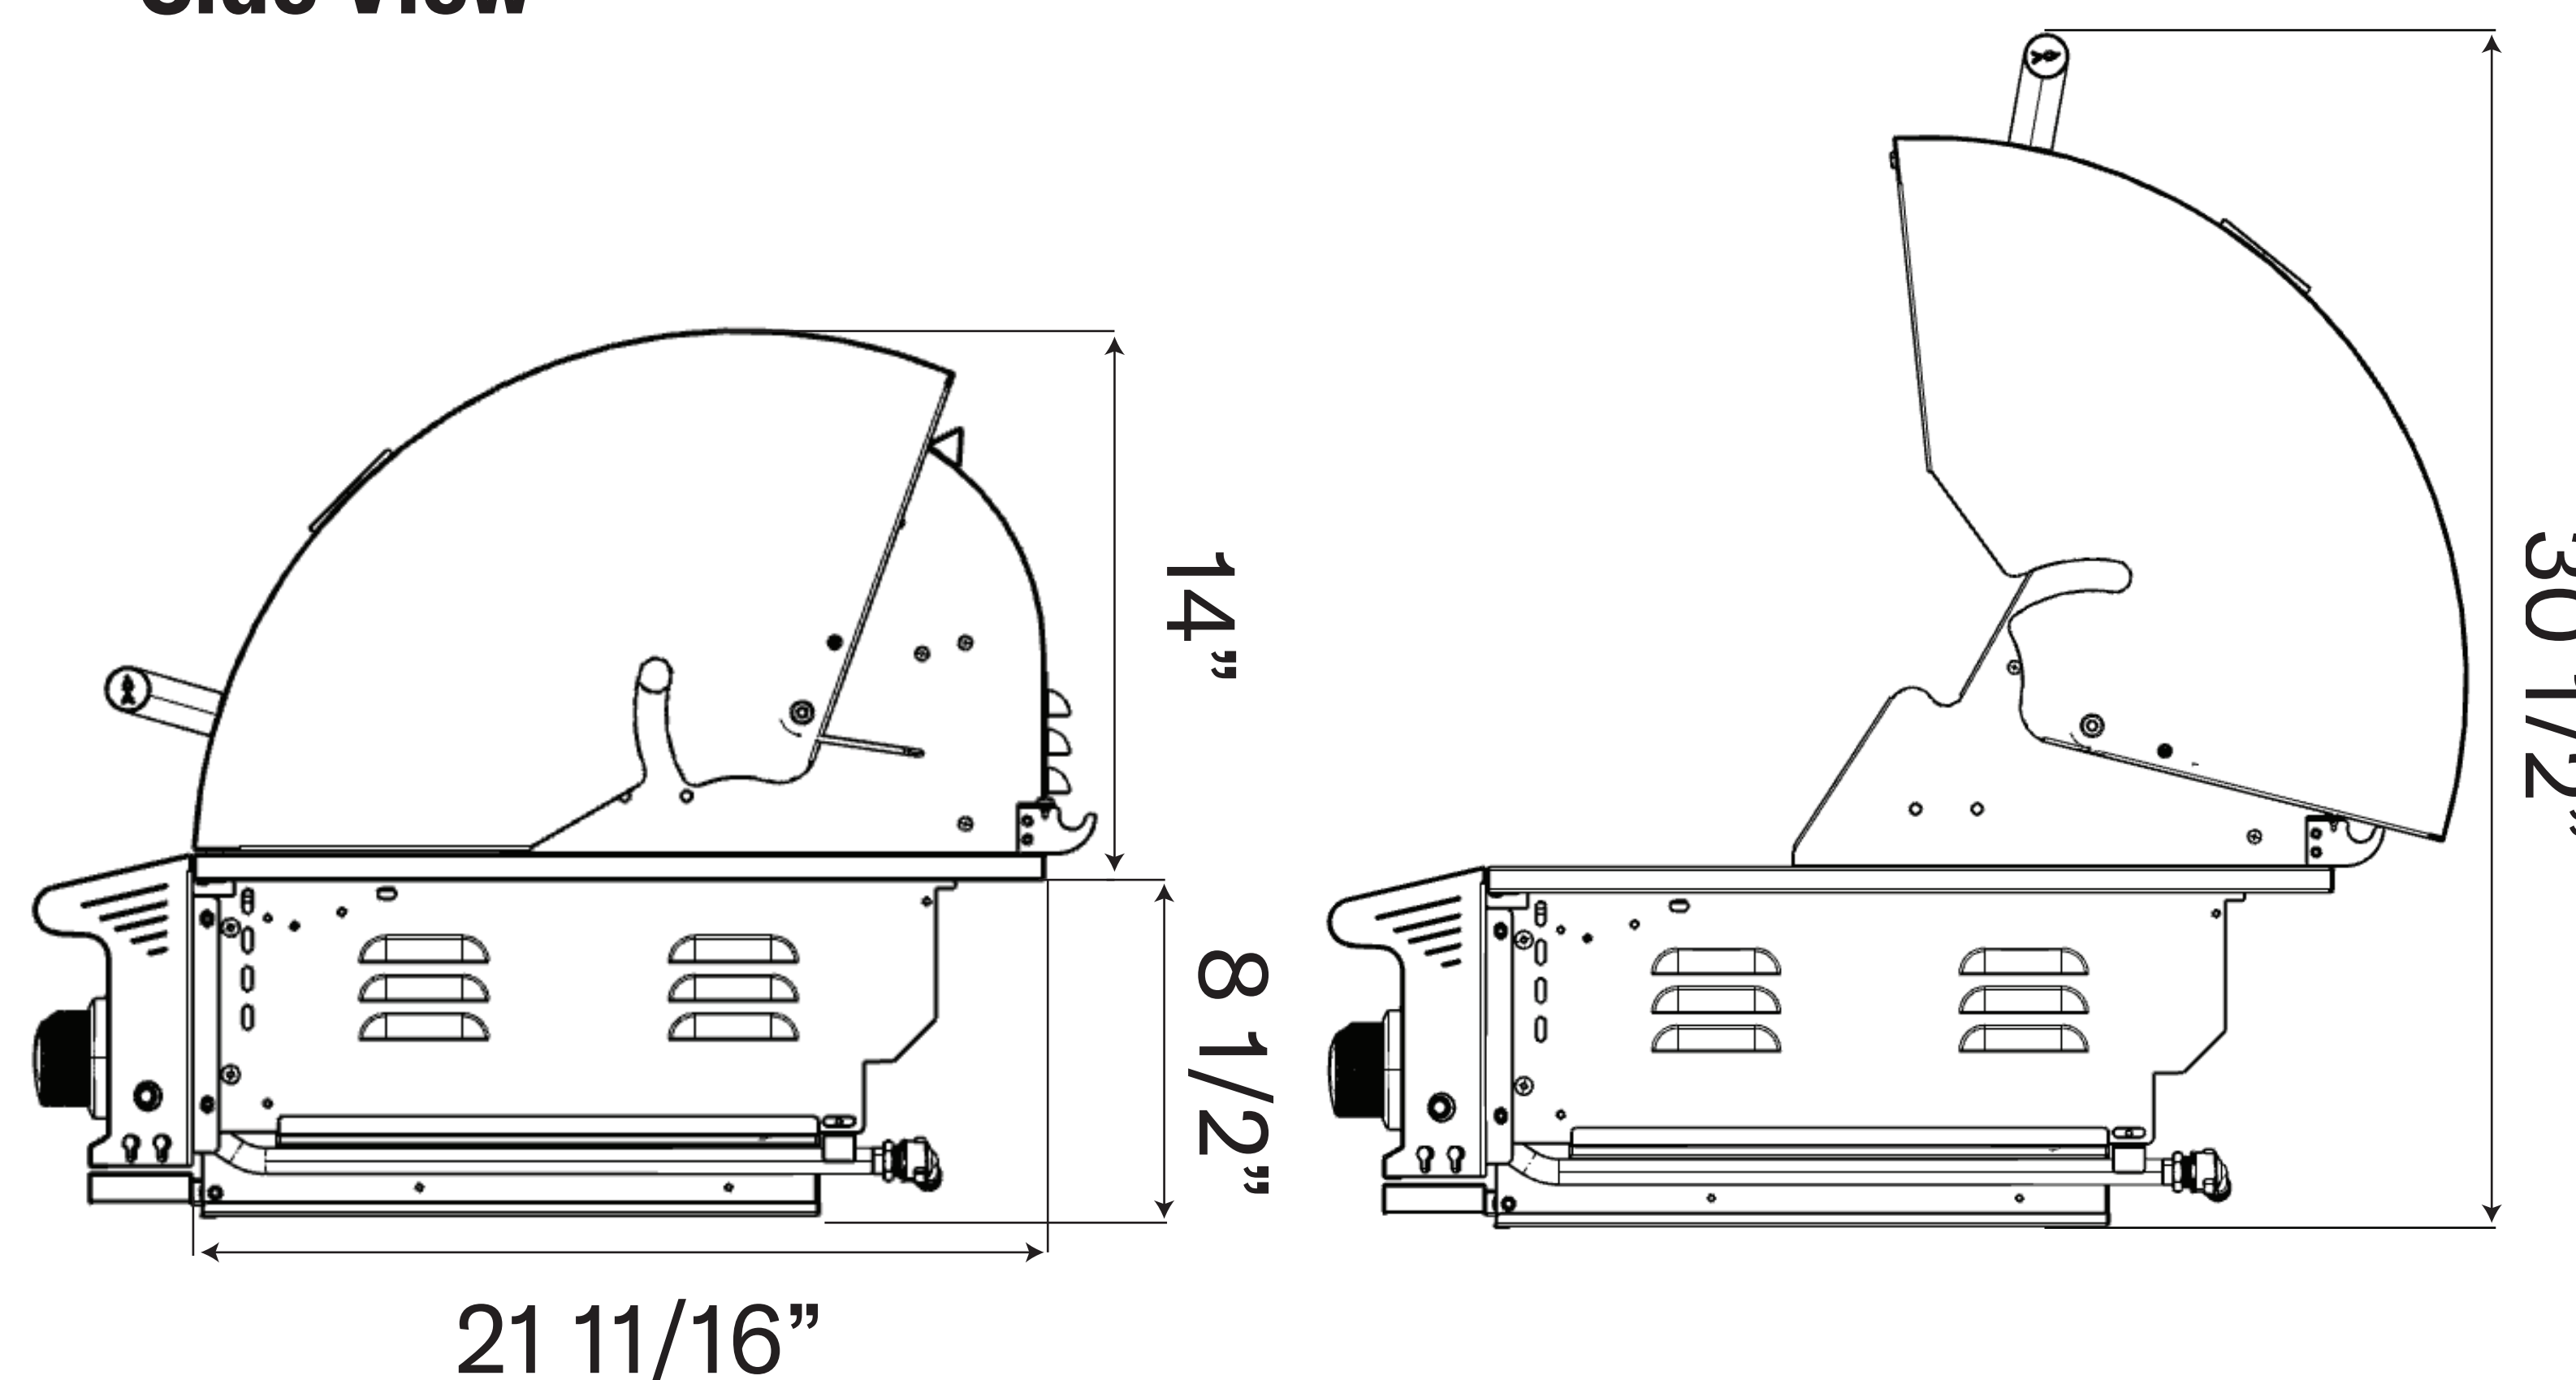

Blaze 40-inch LTE PRO Gas Grill

Model Number: **BLZ-5LTEPRO-LP/NG**

Front View

Side View

Cutout View

Top View

Overall dimensions	Cutout dimensions
Width 40 1/2"	Width 38"
Depth 27"	Depth 21 1/4"
Height 22 1/2"	Height 9 1/2"