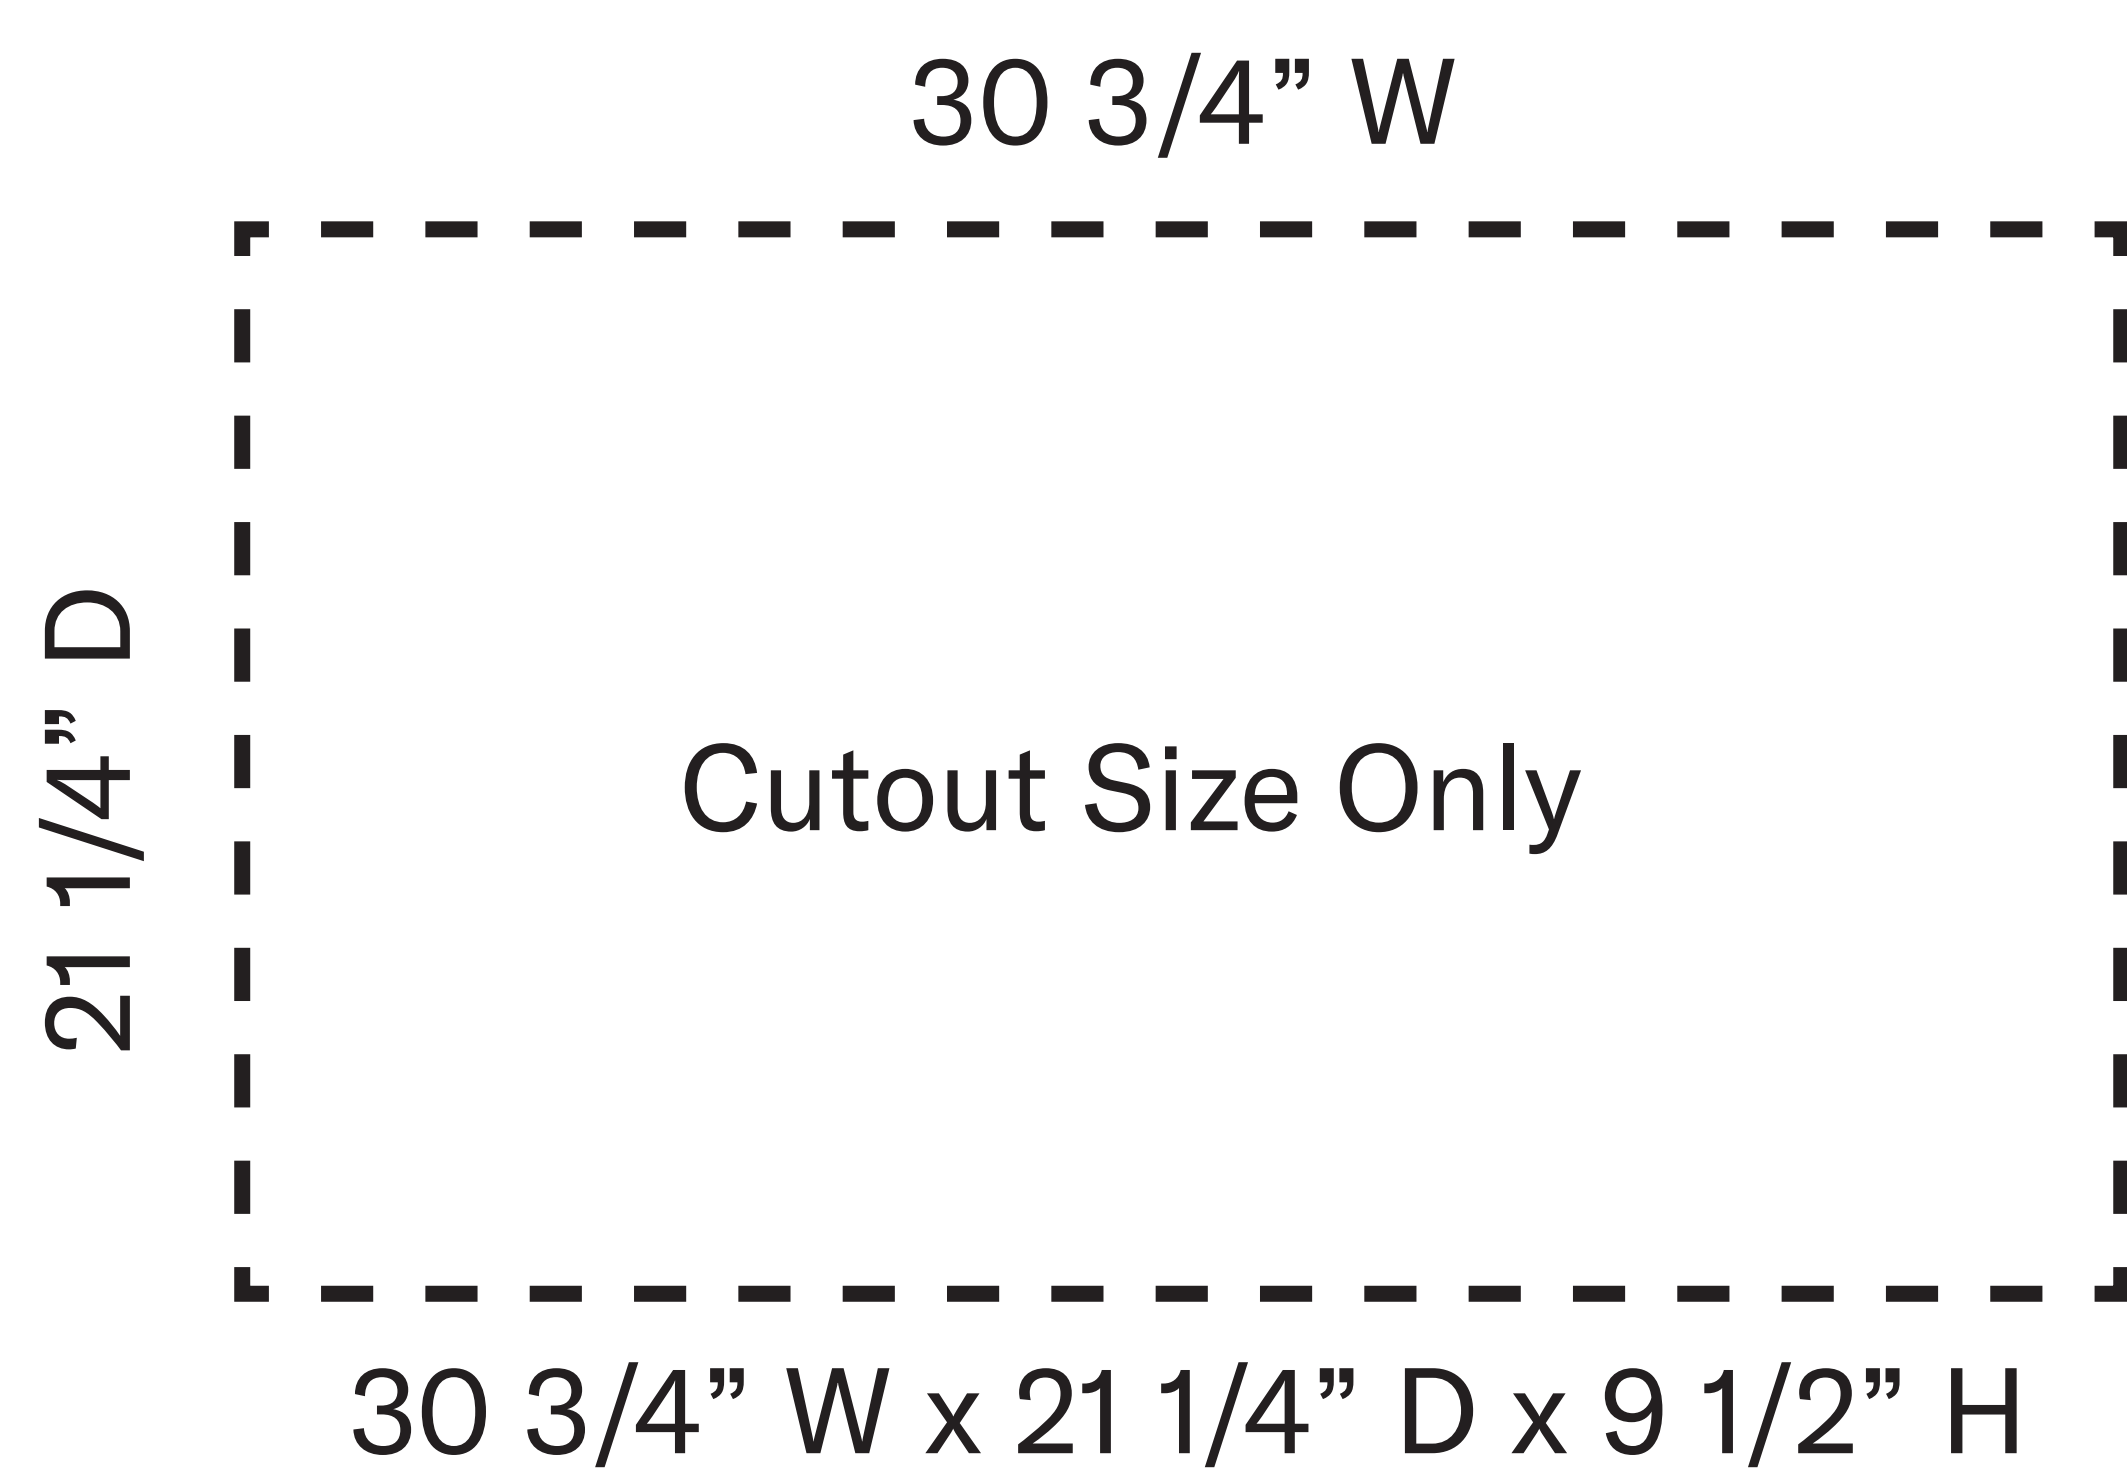

Blaze 32-inch LTE PRO Gas Grill

Model Number: BLZ-4LTEPRO-LP/NG

Front View

Side View

Cutout View

Top View

Overall dimensions	Cutout dimensions
Width 33"	Width 30 3/4"
Depth 27"	Depth 21 1/4"
Height 22 1/2"	Height 9 1/2"