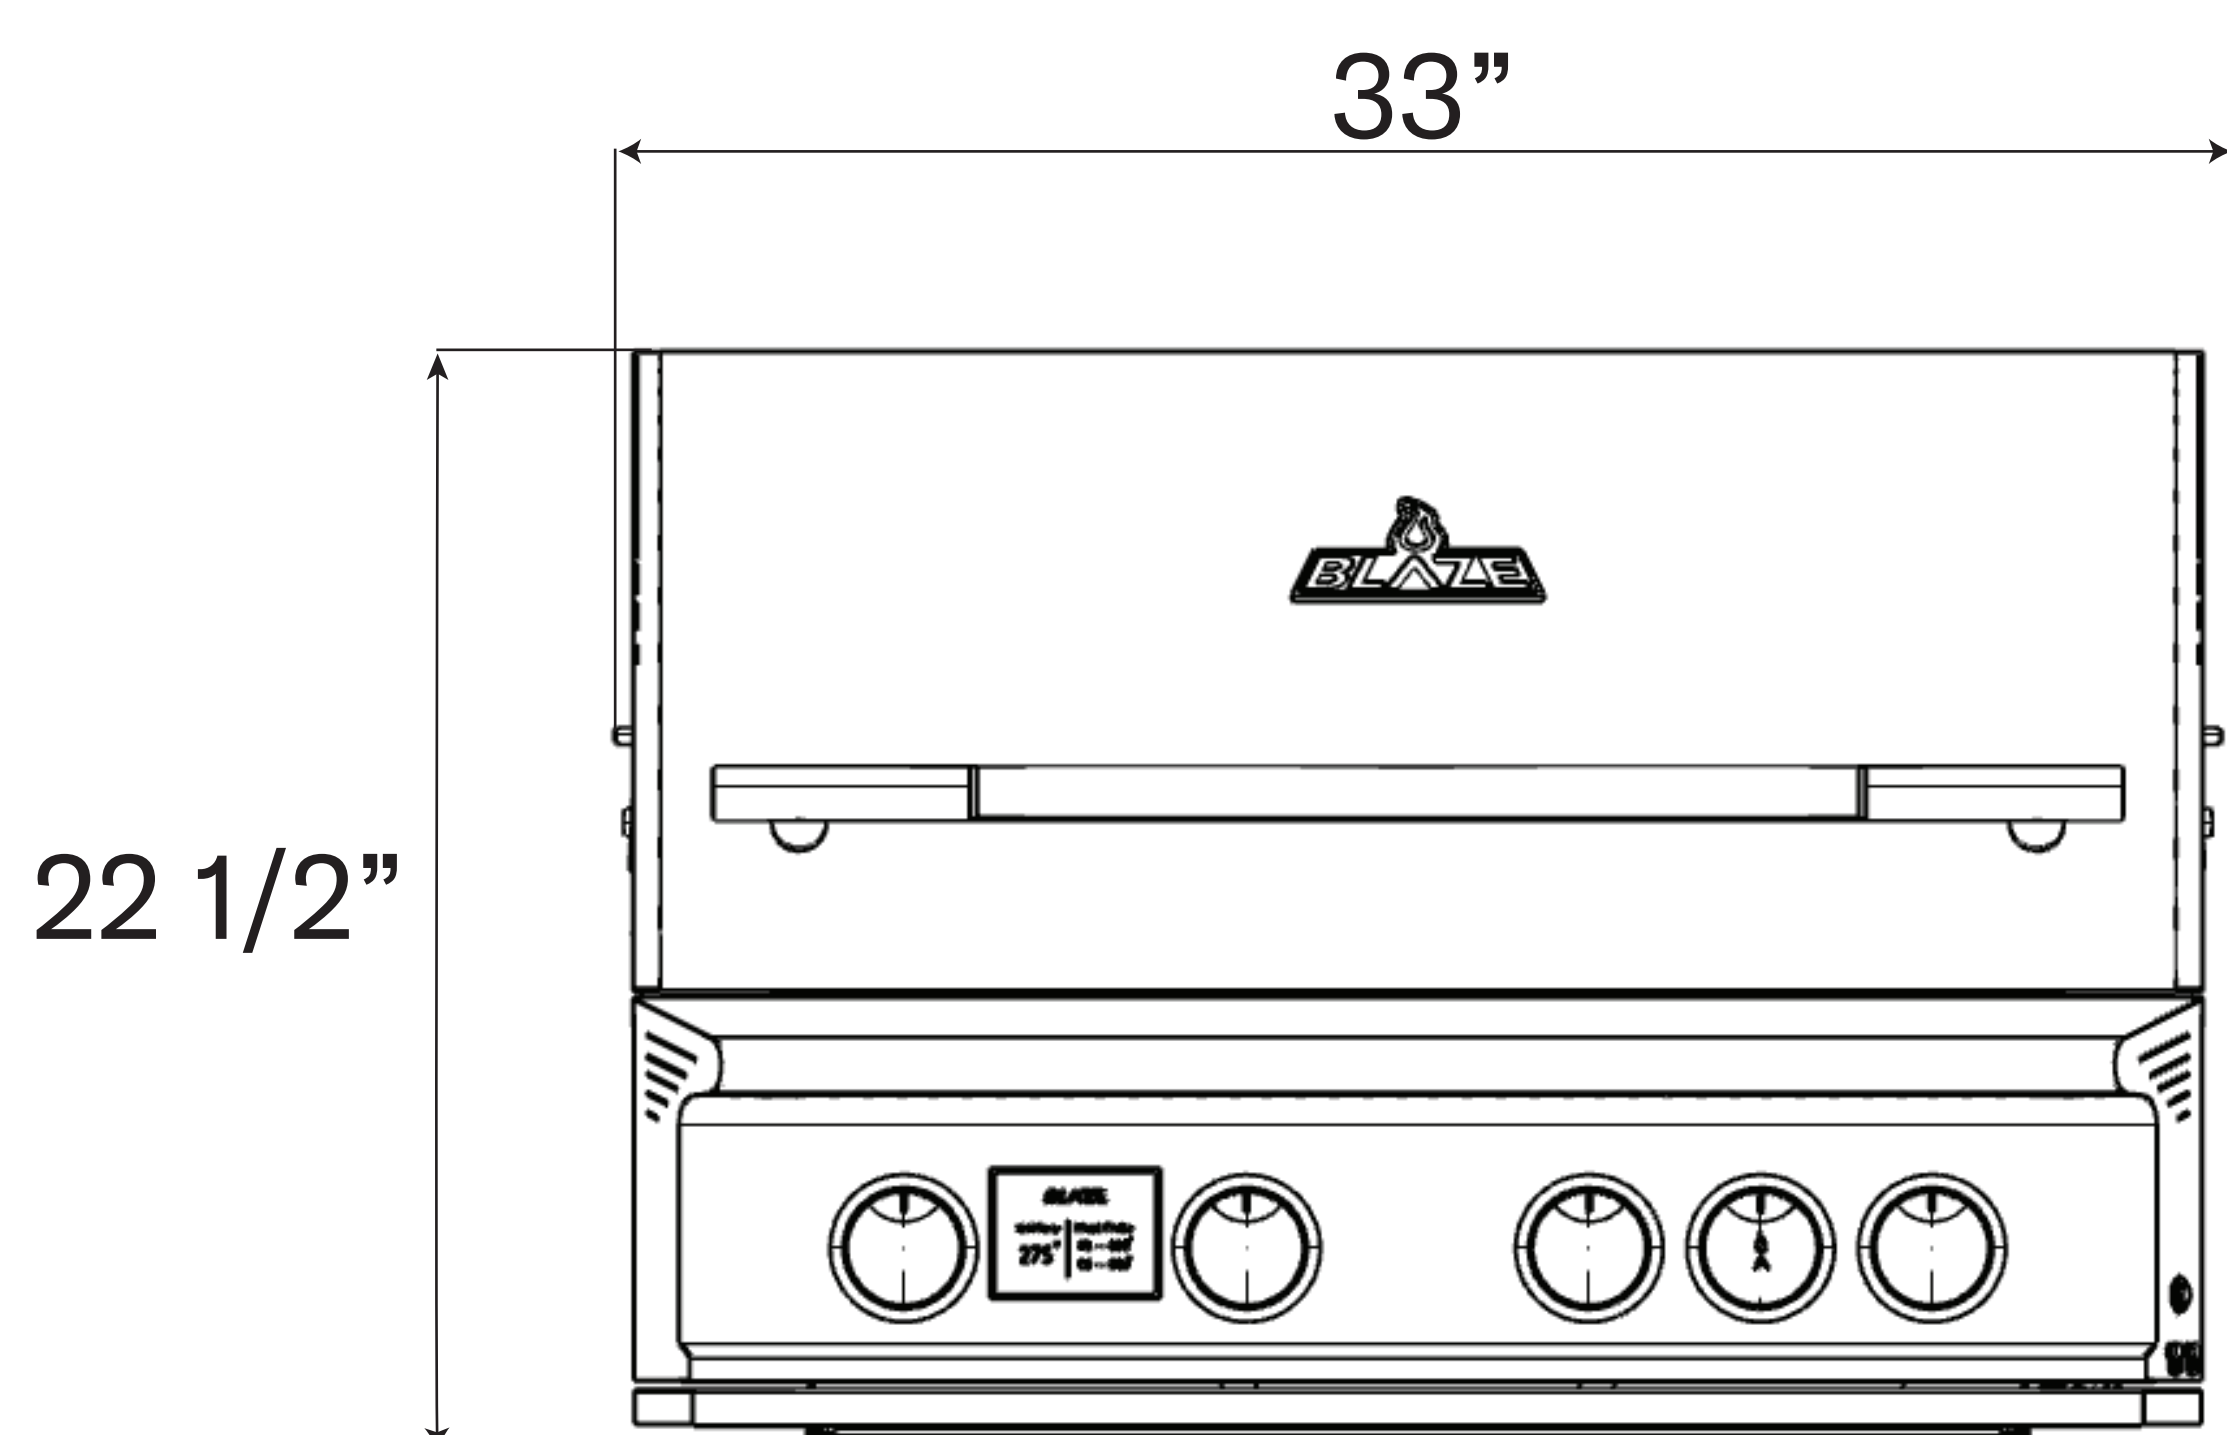

Blaze 32-inch LTE PRO Gas Grill

Model Number: BLZ-4LTEPRO-LP/NG

Front View

Side View

Cutout View

Top View

Overall dimensions	Cutout dimensions
Width 33"	Width 30 3/4"
Depth 27"	Depth 21 1/4"
Height 22 1/2"	Height 9 1/2"