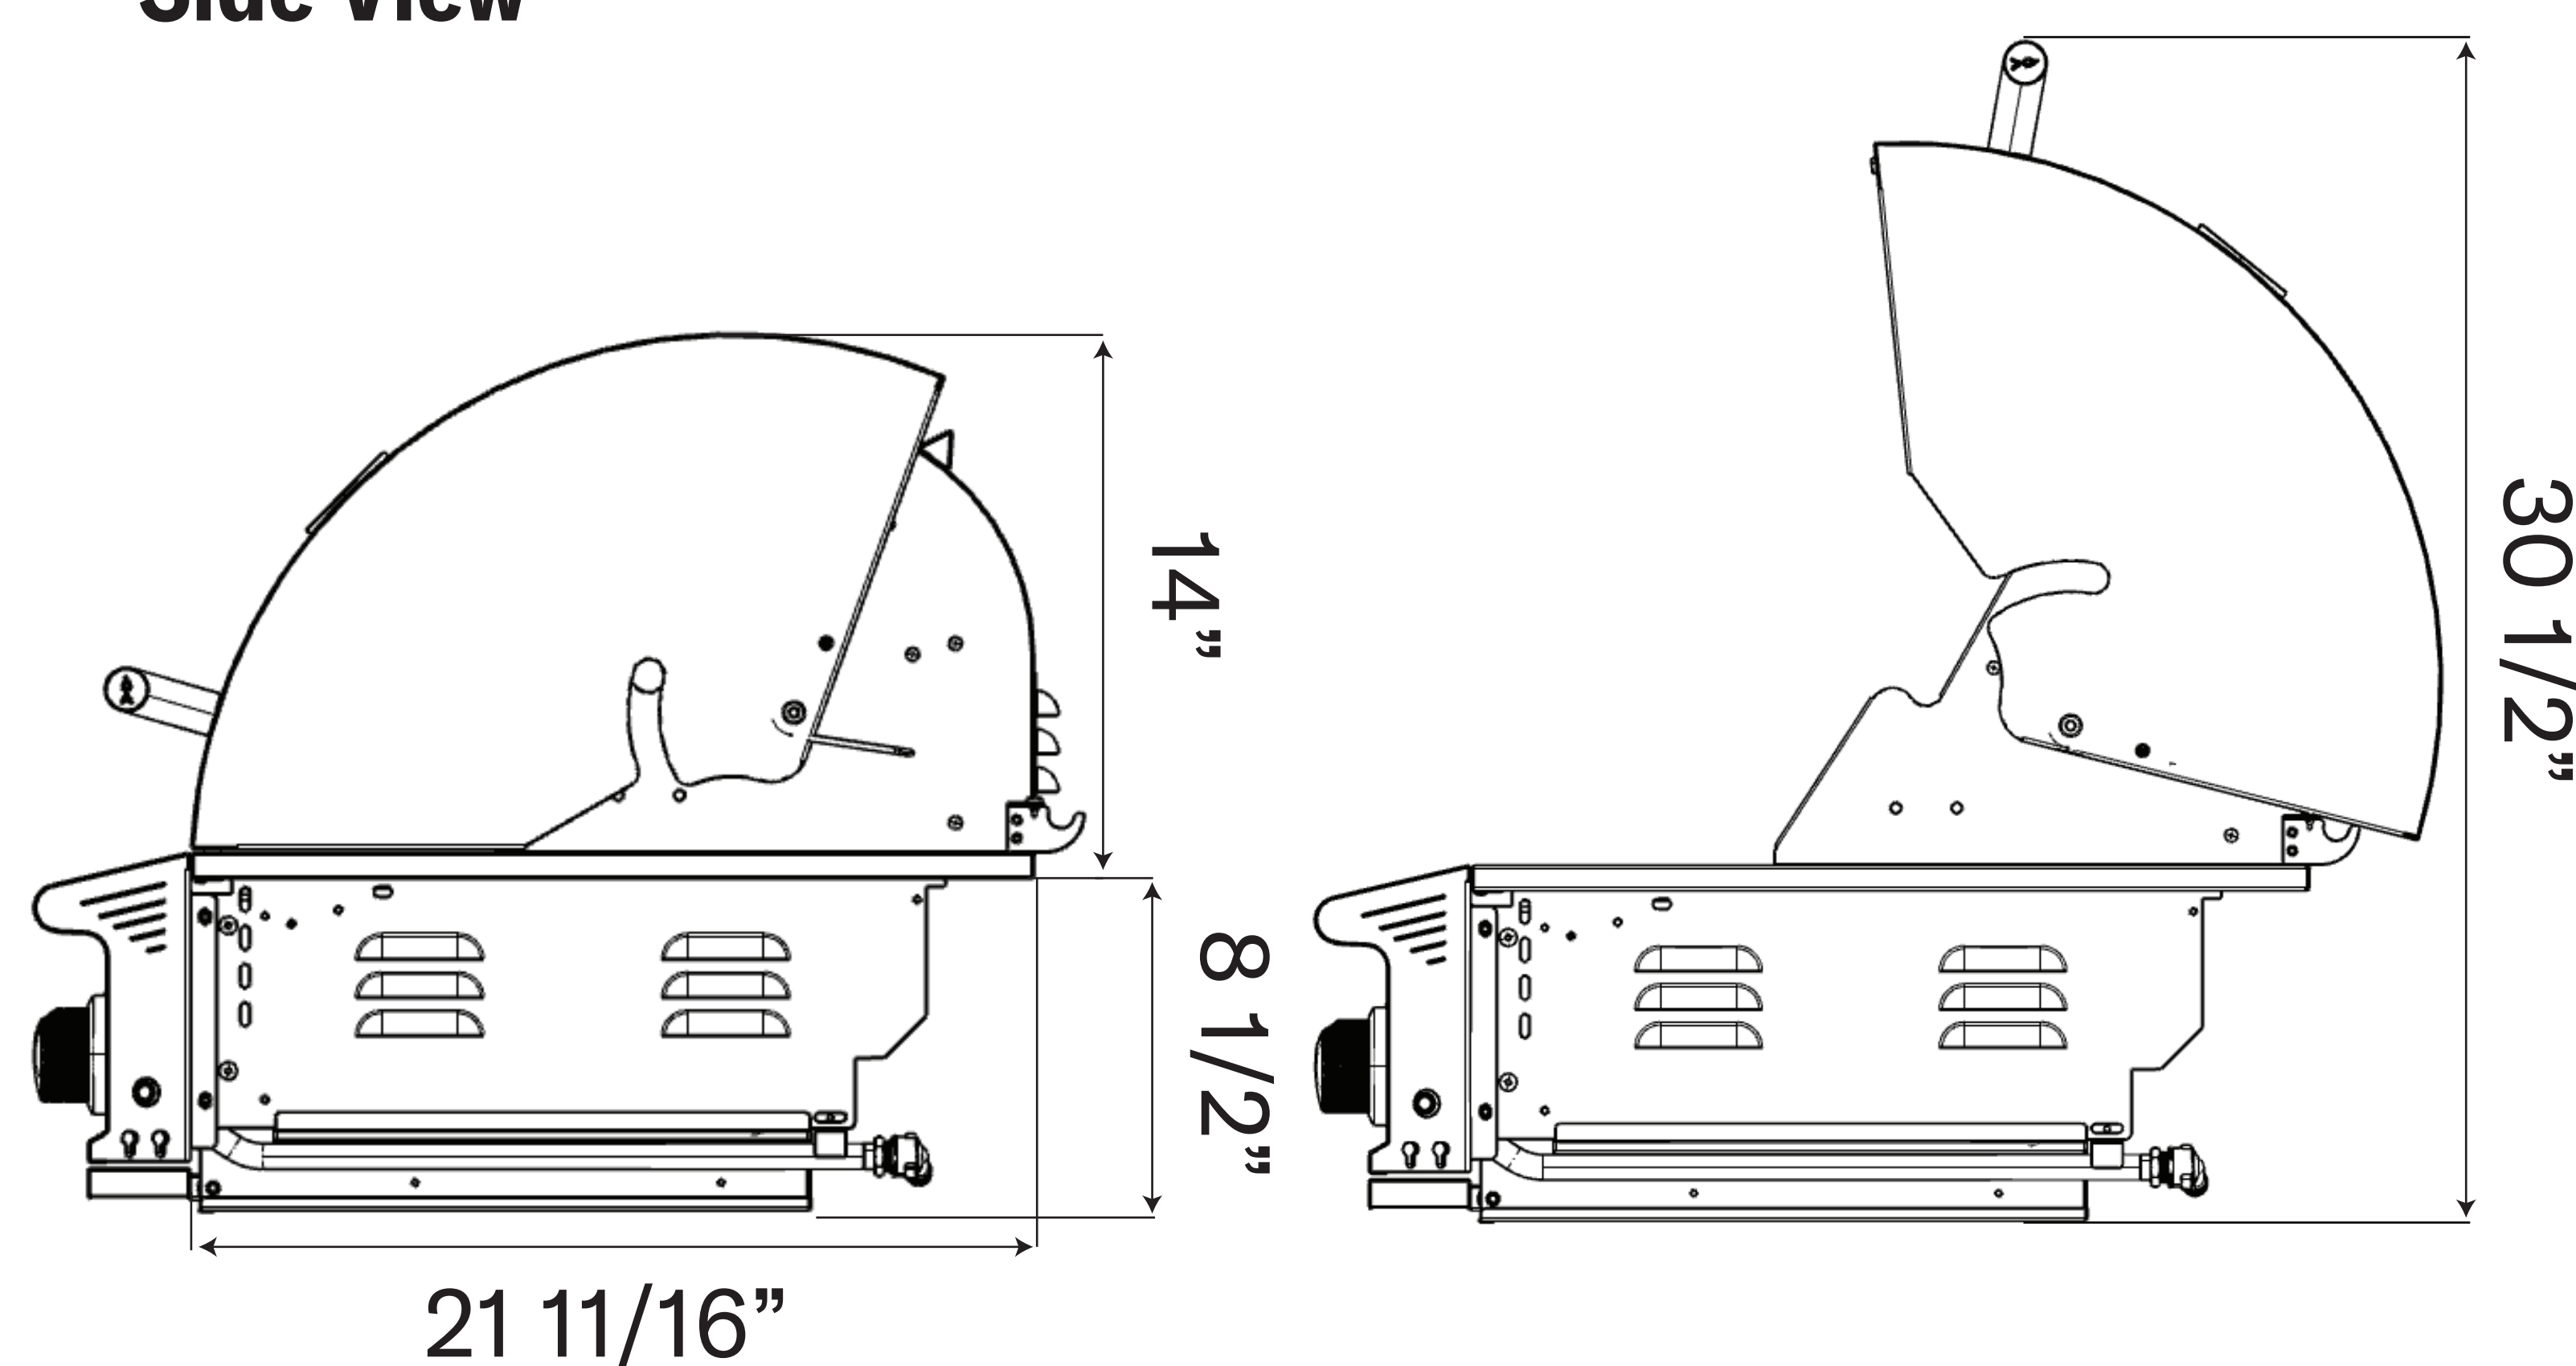

Blaze 32-inch LTE PRO Gas Grill

Model Number: BLZ-4LTEPRO-LP/NG

Front View

Side View

Cutout View

Top View

Overall dimensions	Cutout dimensions
Width 33"	Width 30 3/4"
Depth 27"	Depth 21 1/4"
Height 22 1/2"	Height 9 1/2"