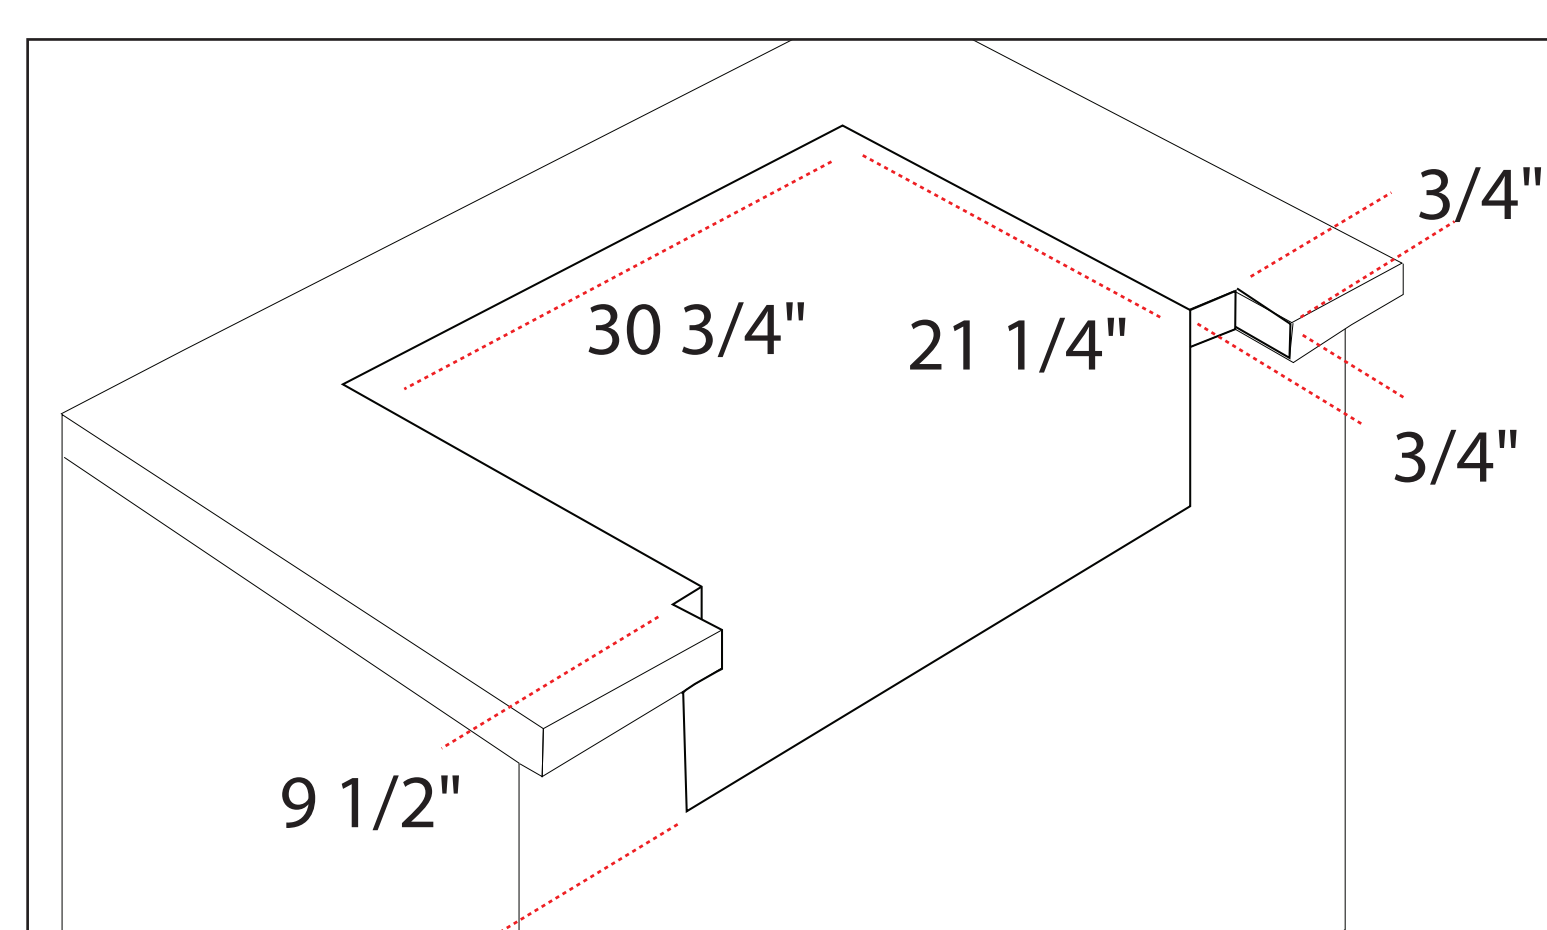

Blaze 32-inch LTE PRO Gas Grill

Model Number: BLZ-4LTEPRO-LP/NG

Front View

Side View

Cutout View

Top View

Overall dimensions	Cutout dimensions
Width 33"	Width 30 3/4"
Depth 27"	Depth 21 1/4"
Height 22 1/2"	Height 9 1/2"